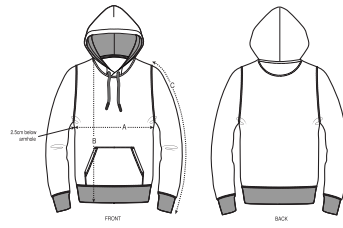

Storleksfördelning

Hoodie

SIZES		XXS	XS	S	M	L	XL	XXL	3XL	4XL	5XL
A	Half Chest	46.5	49	51.5	54	57	60	63	66	71	76
B	Body Length	63	65	68	72	74	76	78	80	82	83
C	Sleeve Length	60.5	61.5	64	65.5	67	68.5	70	70	70	70

Zip-Hoodie

SIZES		XXS	XS	S	M	L	XL	XXL	3XL	4XL
A	Half Chest	46.5	49	51.5	54	57	60	63	66	71
B	Body Length	63	65	68	72	74	76	78	80	82
C	Sleeve Length	60.5	61.5	64	65.5	67	68.5	70	70	70

SIZES		XXS	XS	S	M	L	XL	XXL	3XL	4XL	5XL
A	Half Chest	43.5	46	49	52	55	58	61	64	69	74
B	Body Length	64	66	69	72	74	76	78	80	82	84
C	Sleeve Length	19	19.5	20.5	21.5	22.5	22.5	23.5	24.5	24.5	25