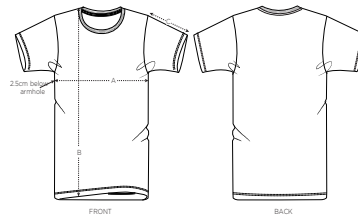

Storleksfördelning

Hoodie

SIZES		XXS	XS	S	M	L	XL	XXL	3XL	4XL	5XL
A	Half Chest	46.5	49	51.5	54	57	60	63	66	71	76
B	Body Length	63	65	68	72	74	76	78	80	82	83
C	Sleeve Length	60.5	61.5	64	65.5	67	68.5	70	70	70	70

Zip-Hoodie

SIZES		XXS	XS	S	M	L	XL	XXL	3XL	4XL
A	Half Chest	46.5	49	51.5	54	57	60	63	66	71
B	Body Length	63	65	68	72	74	76	78	80	82
C	Sleeve Length	60.5	61.5	64	65.5	67	68.5	70	70	70

SIZES		XXS	XS	S	M	L	XL	XXL	3XL	4XL	5XL
A	Half Chest	43.5	46	49	52	55	58	61	64	69	74
B	Body Length	64	66	69	72	74	76	78	80	82	84
C	Sleeve Length	19	19.5	20.5	21.5	22.5	22.5	23.5	24.5	24.5	25