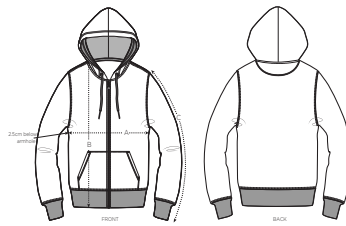

Storleksfördelning

Hoodie

SIZES		XXS	XS	S	M	L	XL	XXL	3XL	4XL	5XL
A	Half Chest	46.5	49	51.5	54	57	60	63	66	71	76
B	Body Length	63	65	68	72	74	76	78	80	82	83
C	Sleeve Length	60.5	61.5	64	65.5	67	68.5	70	70	70	70

Zip-Hoodie

SIZES		XXS	XS	S	M	L	XL	XXL	3XL	4XL
A	Half Chest	46.5	49	51.5	54	57	60	63	66	71
B	Body Length	63	65	68	72	74	76	78	80	82
C	Sleeve Length	60.5	61.5	64	65.5	67	68.5	70	70	70

SIZES		XXS	XS	S	M	L	XL	XXL	3XL	4XL	5XL
A	Half Chest	43.5	46	49	52	55	58	61	64	69	74
B	Body Length	64	66	69	72	74	76	78	80	82	84
C	Sleeve Length	19	19.5	20.5	21.5	22.5	22.5	23.5	24.5	24.5	25